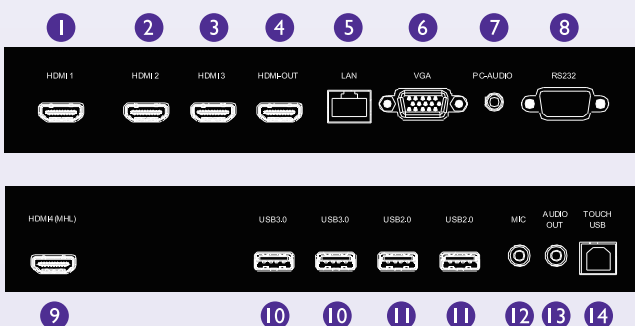

Hassle-Free Maintenance

- **MDA Software**

Multiple Display Administrator (MDA) creates hassle-free maintenance for IT personnel to remotely control the general display settings of IFPs and schedule their on/off times.

- **Over-the-Air Update (OTA)**

Upgrade your displays with the latest BenQ firmware via BenQ's OTA update support to keep them running smoothly at all times.

Input and Output Terminals

- | | |
|----------------------|---------------------------|
| 1 HDMI Input 1 (2,0) | 9 HDMI Input 4 (MHL)(2,0) |
| 2 HDMI Input 2 (2,0) | 10 USB 3.0 |
| 3 HDMI Input 3 (2,0) | 11 USB 2.0 |
| 4 HDMI Output | 12 Microphone |
| 5 LAN | 13 Audio output |
| 6 VGA Input | 14 Touch USB port |
| 7 Audio Input | |
| 8 RS232 Input | |