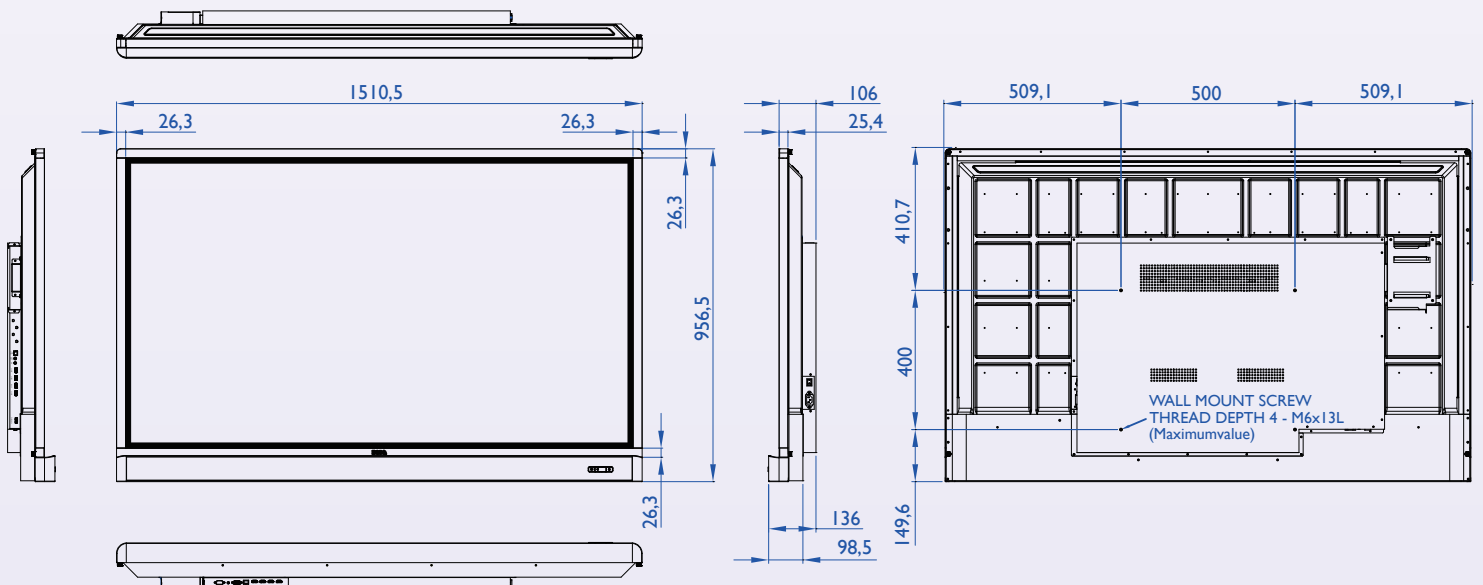

Dimensions

Dealer's Stamp

Because it matters